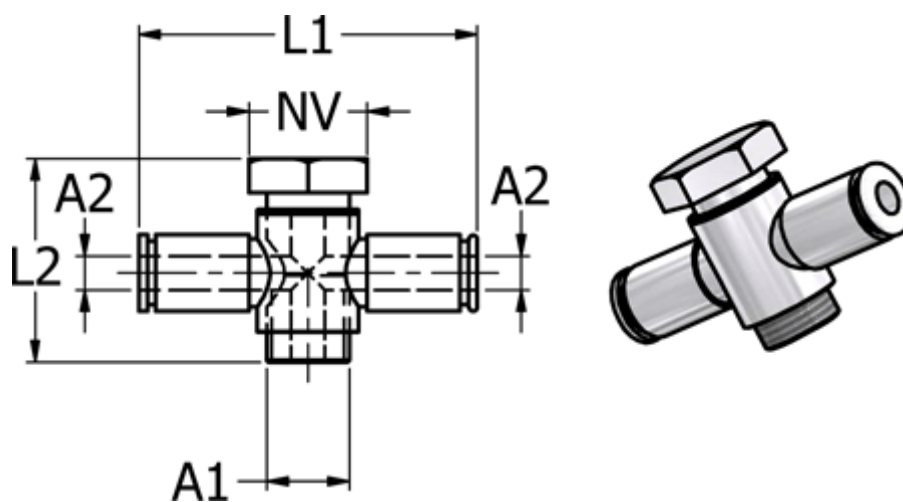

Data Sheet

Article number: 5868640184

Description: Metal Push-in fitting 864.018-4, Ø4 / G 1/8" / Ø4
Tee swivel with FPM O-ring

Measures

Ext. hose diameter A2	= 4
L1	= 42
L2	= 28
NV	= 14
Thread A1	= G 1/8"